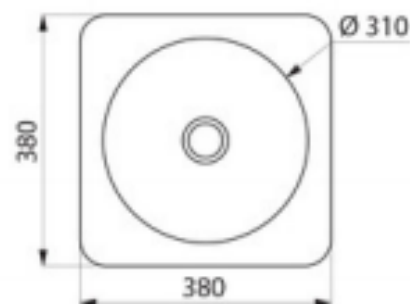

LAVABO QUADRA SOPRAPIANO SEMI INCASSO

Articolo	Item	
SD0213650015-SATINATO SD0213650115-LUCIDO	SD0213650015- SATIN SD0213650115-POLISH	 DELABIE
<ul style="list-style-type: none"> • Lavabo tondo per installazione da appoggio su piano • Diametro interno bacino: 310 mm. • Diametro totale: 380mm. • Acciaio inossidabile batteriostatico 304. • Spessore 1,2 mm • Finitura lucida o satinata • Spessore acciaio inossidabile: 1,2mm. • Vasca stampata monopezzo senza saldature. • Fornito con piletta 1 ¼". • Senza troppopieno. • Marchio CE. • Conforme alla norma europea EN 14688. • Peso: 3 kg. 	<ul style="list-style-type: none"> • Semi-recessed washbasin, 380x380mm. • Suitable for use with wall-mounted or extended mixer/tap. • Basin internal diameter: 310mm. • Cutout diameter: 380mm. • Stainless steel thickness: 1.2mm. • Polished and satin finish • Stainless steel thickness: 1.2mm. • One-piece, seam-free pressed bowl. • Rounded edges prevent injury. • Supplied with 1¼" waste. • Without overflow. • CE marked. • Complies with European standard EN 14688. • Weight: 3kg. 	